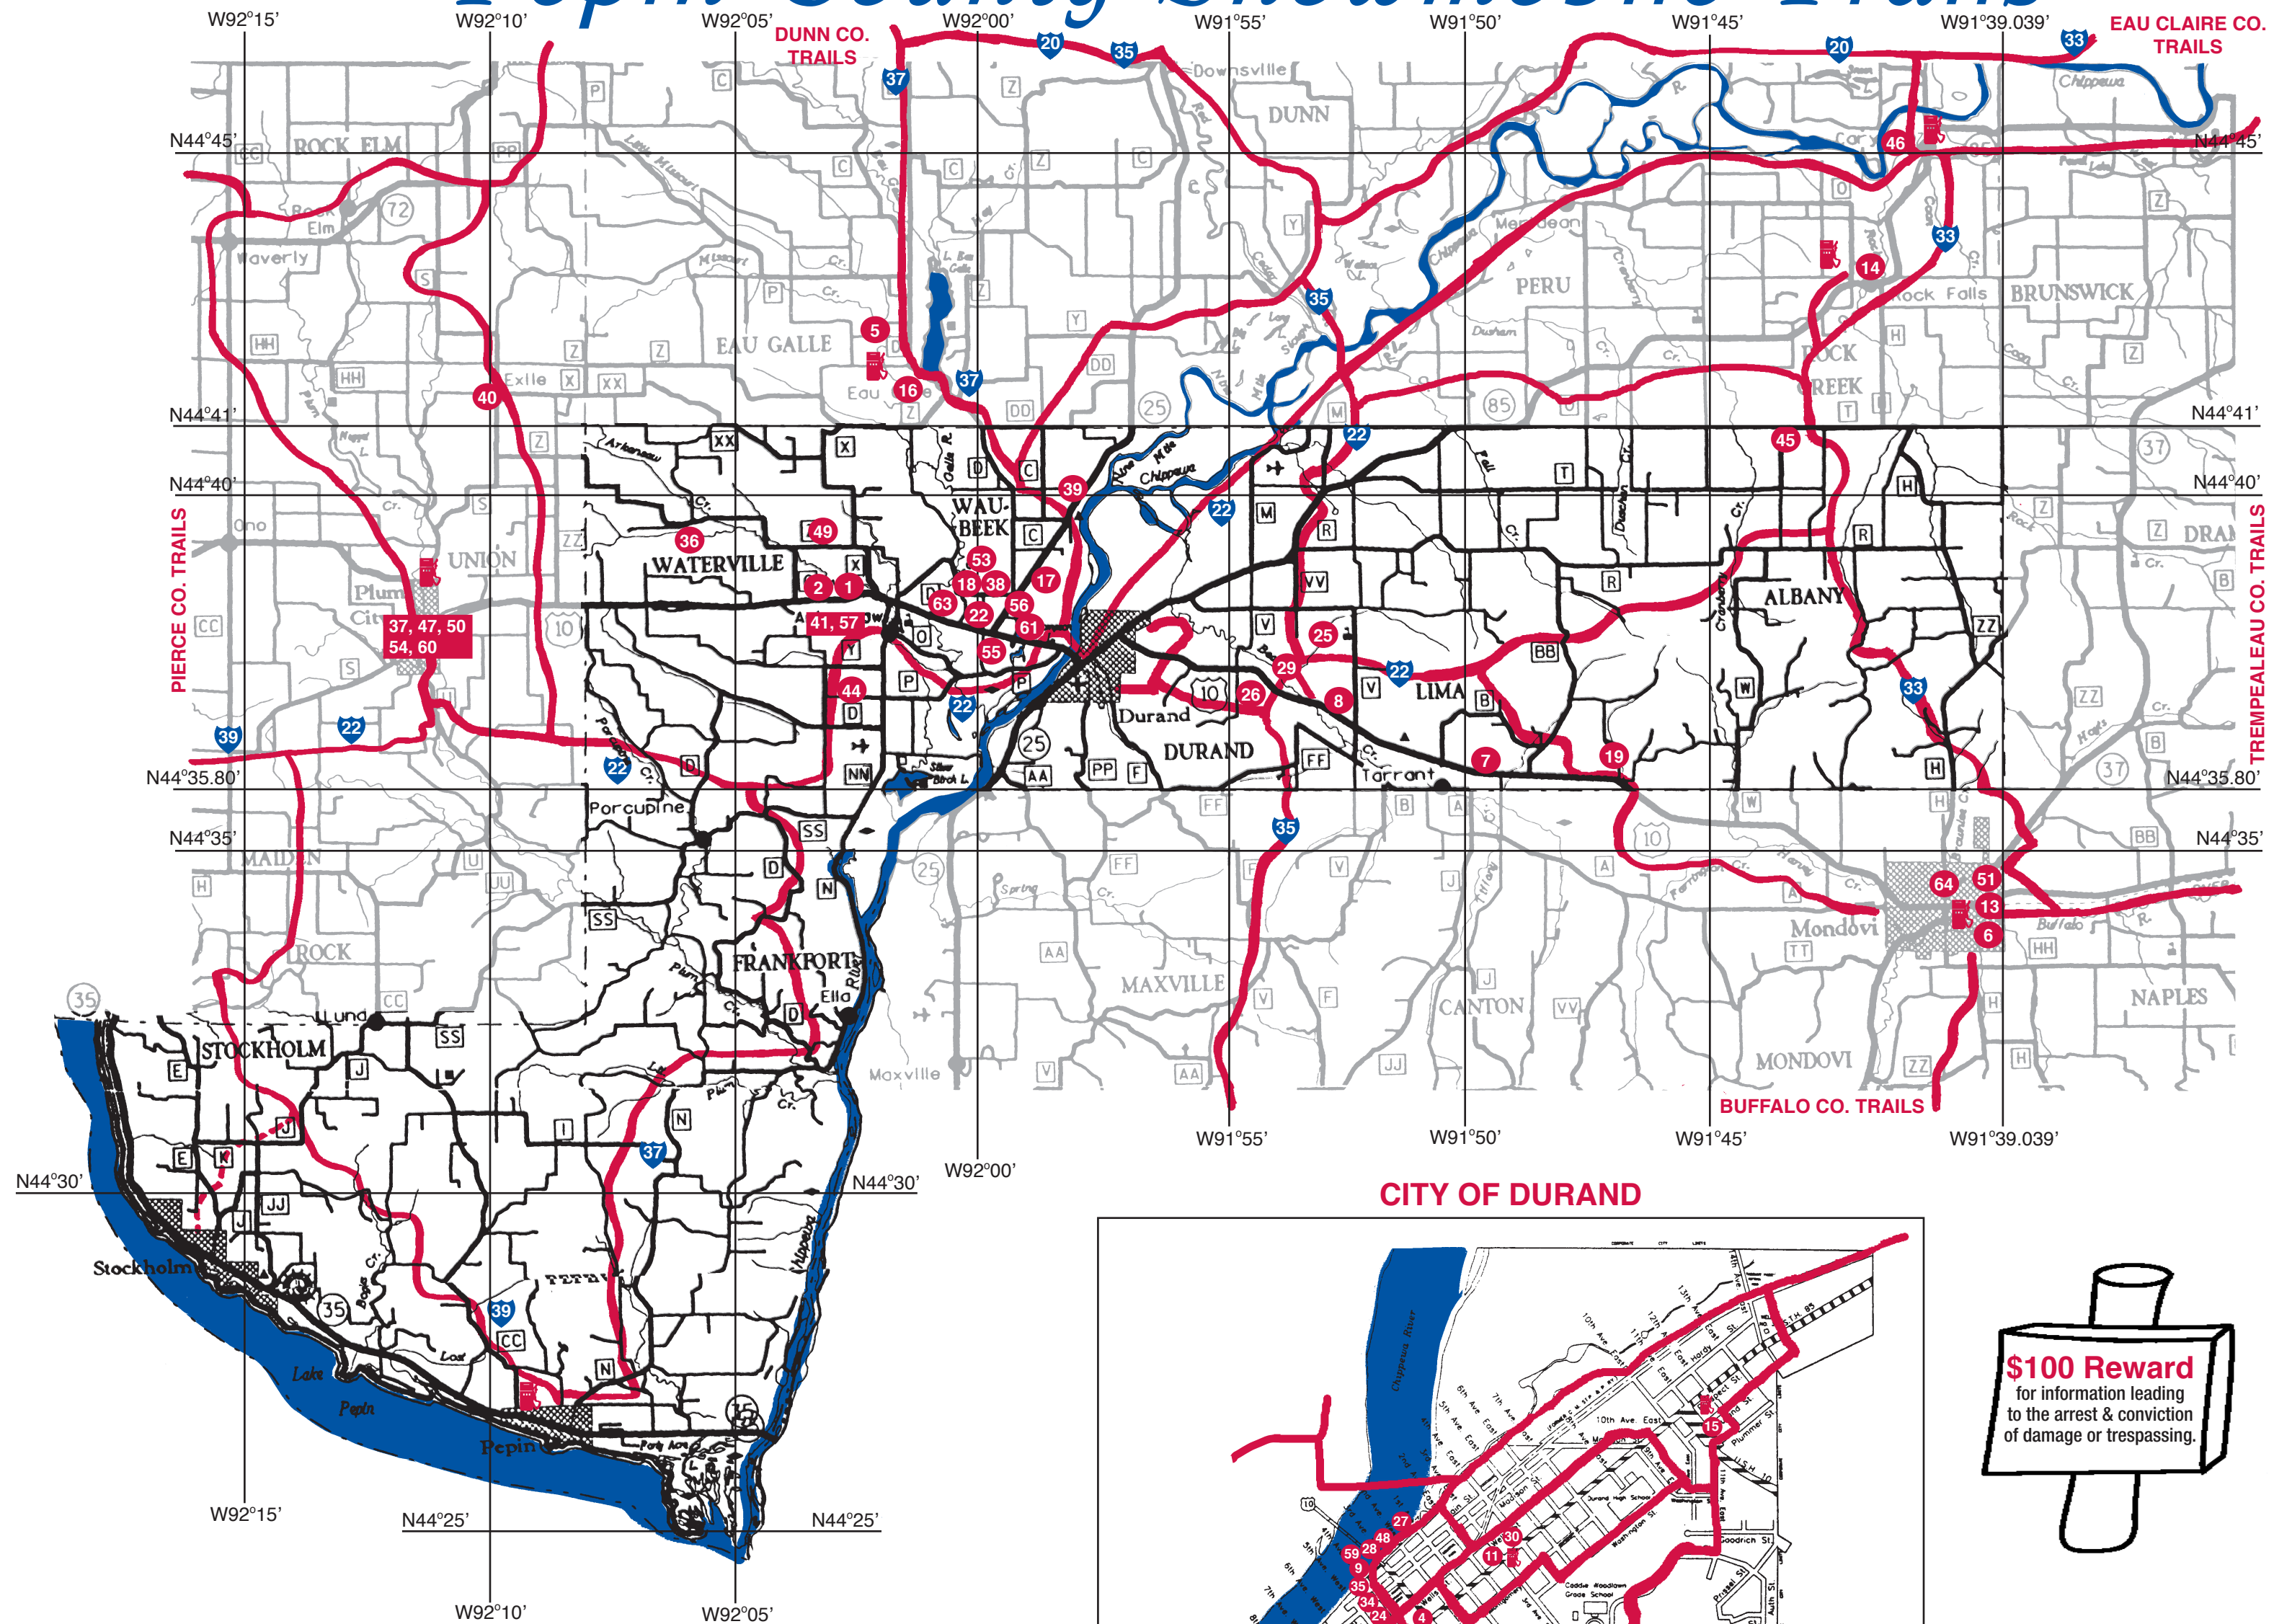

# Pepin County Snowmobile Trails

PEPIN BUSINESSES: 12, 21, 58  
 ALL STREETS ARE OPEN IN THE CITY EXCEPT HWY. 35  
 FOLLOW GREEN SNOWMOBILE ROUTE SIGNS

DURAND BUSINESSES: 3, 4, 9,  
 10, 11, 15, 20, 23, 24, 27, 28, 30,  
 31, 32, 33, 34, 35, 42, 43, 48, 52,  
 59, 62, 65, 66  
 IN THE CITY FOLLOW GREEN  
 SNOWMOBILE ROUTE SIGNS

**\$100 Reward**  
 for information leading  
 to the arrest & conviction  
 of damage or trespassing.