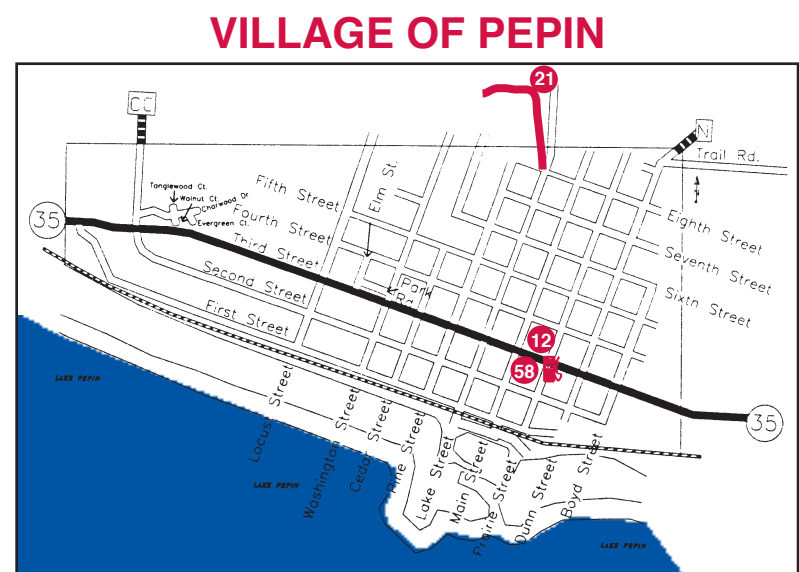

# Pepin County Snowmobile Trails

PEPIN BUSINESSES: 12, 21, 58  
 ALL STREETS ARE OPEN IN THE CITY EXCEPT HWY. 35  
 FOLLOW GREEN SNOWMOBILE ROUTE SIGNS

DURAND BUSINESSES: 3, 4, 9,  
 10, 11, 15, 20, 23, 24, 27, 28, 30,  
 31, 32, 33, 34, 35, 42, 43, 48, 52,  
 59, 62, 65, 66  
 IN THE CITY FOLLOW GREEN  
 SNOWMOBILE ROUTE SIGNS