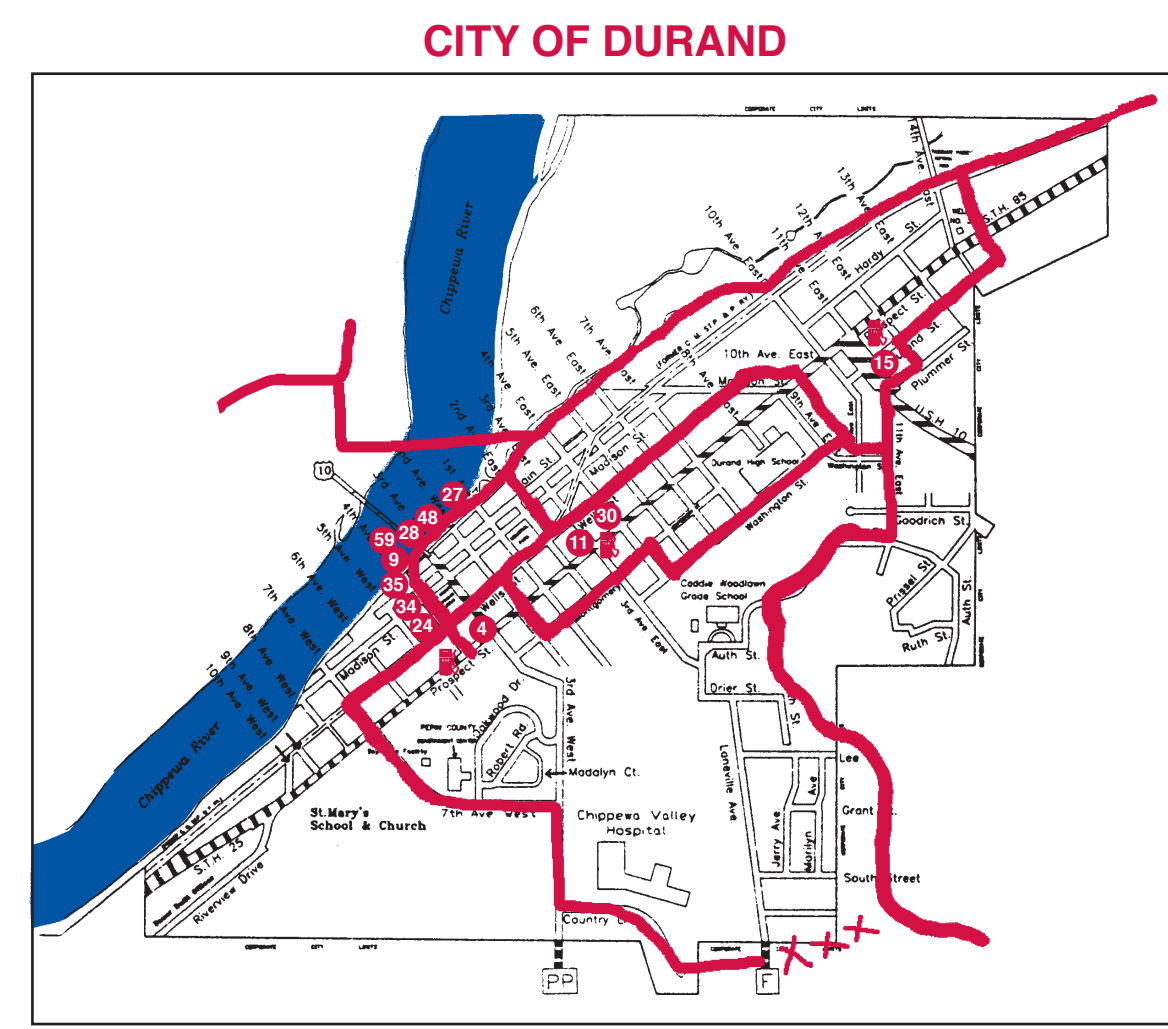

# Pepin County Snowmobile Trails

PEPIN BUSINESSES: 12, 21, 58  
 ALL STREETS ARE OPEN IN THE CITY EXCEPT HWY. 35  
 FOLLOW GREEN SNOWMOBILE ROUTE SIGNS

DURAND BUSINESSES: 3, 4, 9,  
 10, 11, 15, 20, 23, 24, 27, 28, 30,  
 31, 32, 33, 34, 35, 42, 43, 48, 52,  
 59, 62, 65, 66  
 IN THE CITY FOLLOW GREEN  
 SNOWMOBILE ROUTE SIGNS

**\$100 Reward**  
 for information leading  
 to the arrest & conviction  
 of damage or trespassing.