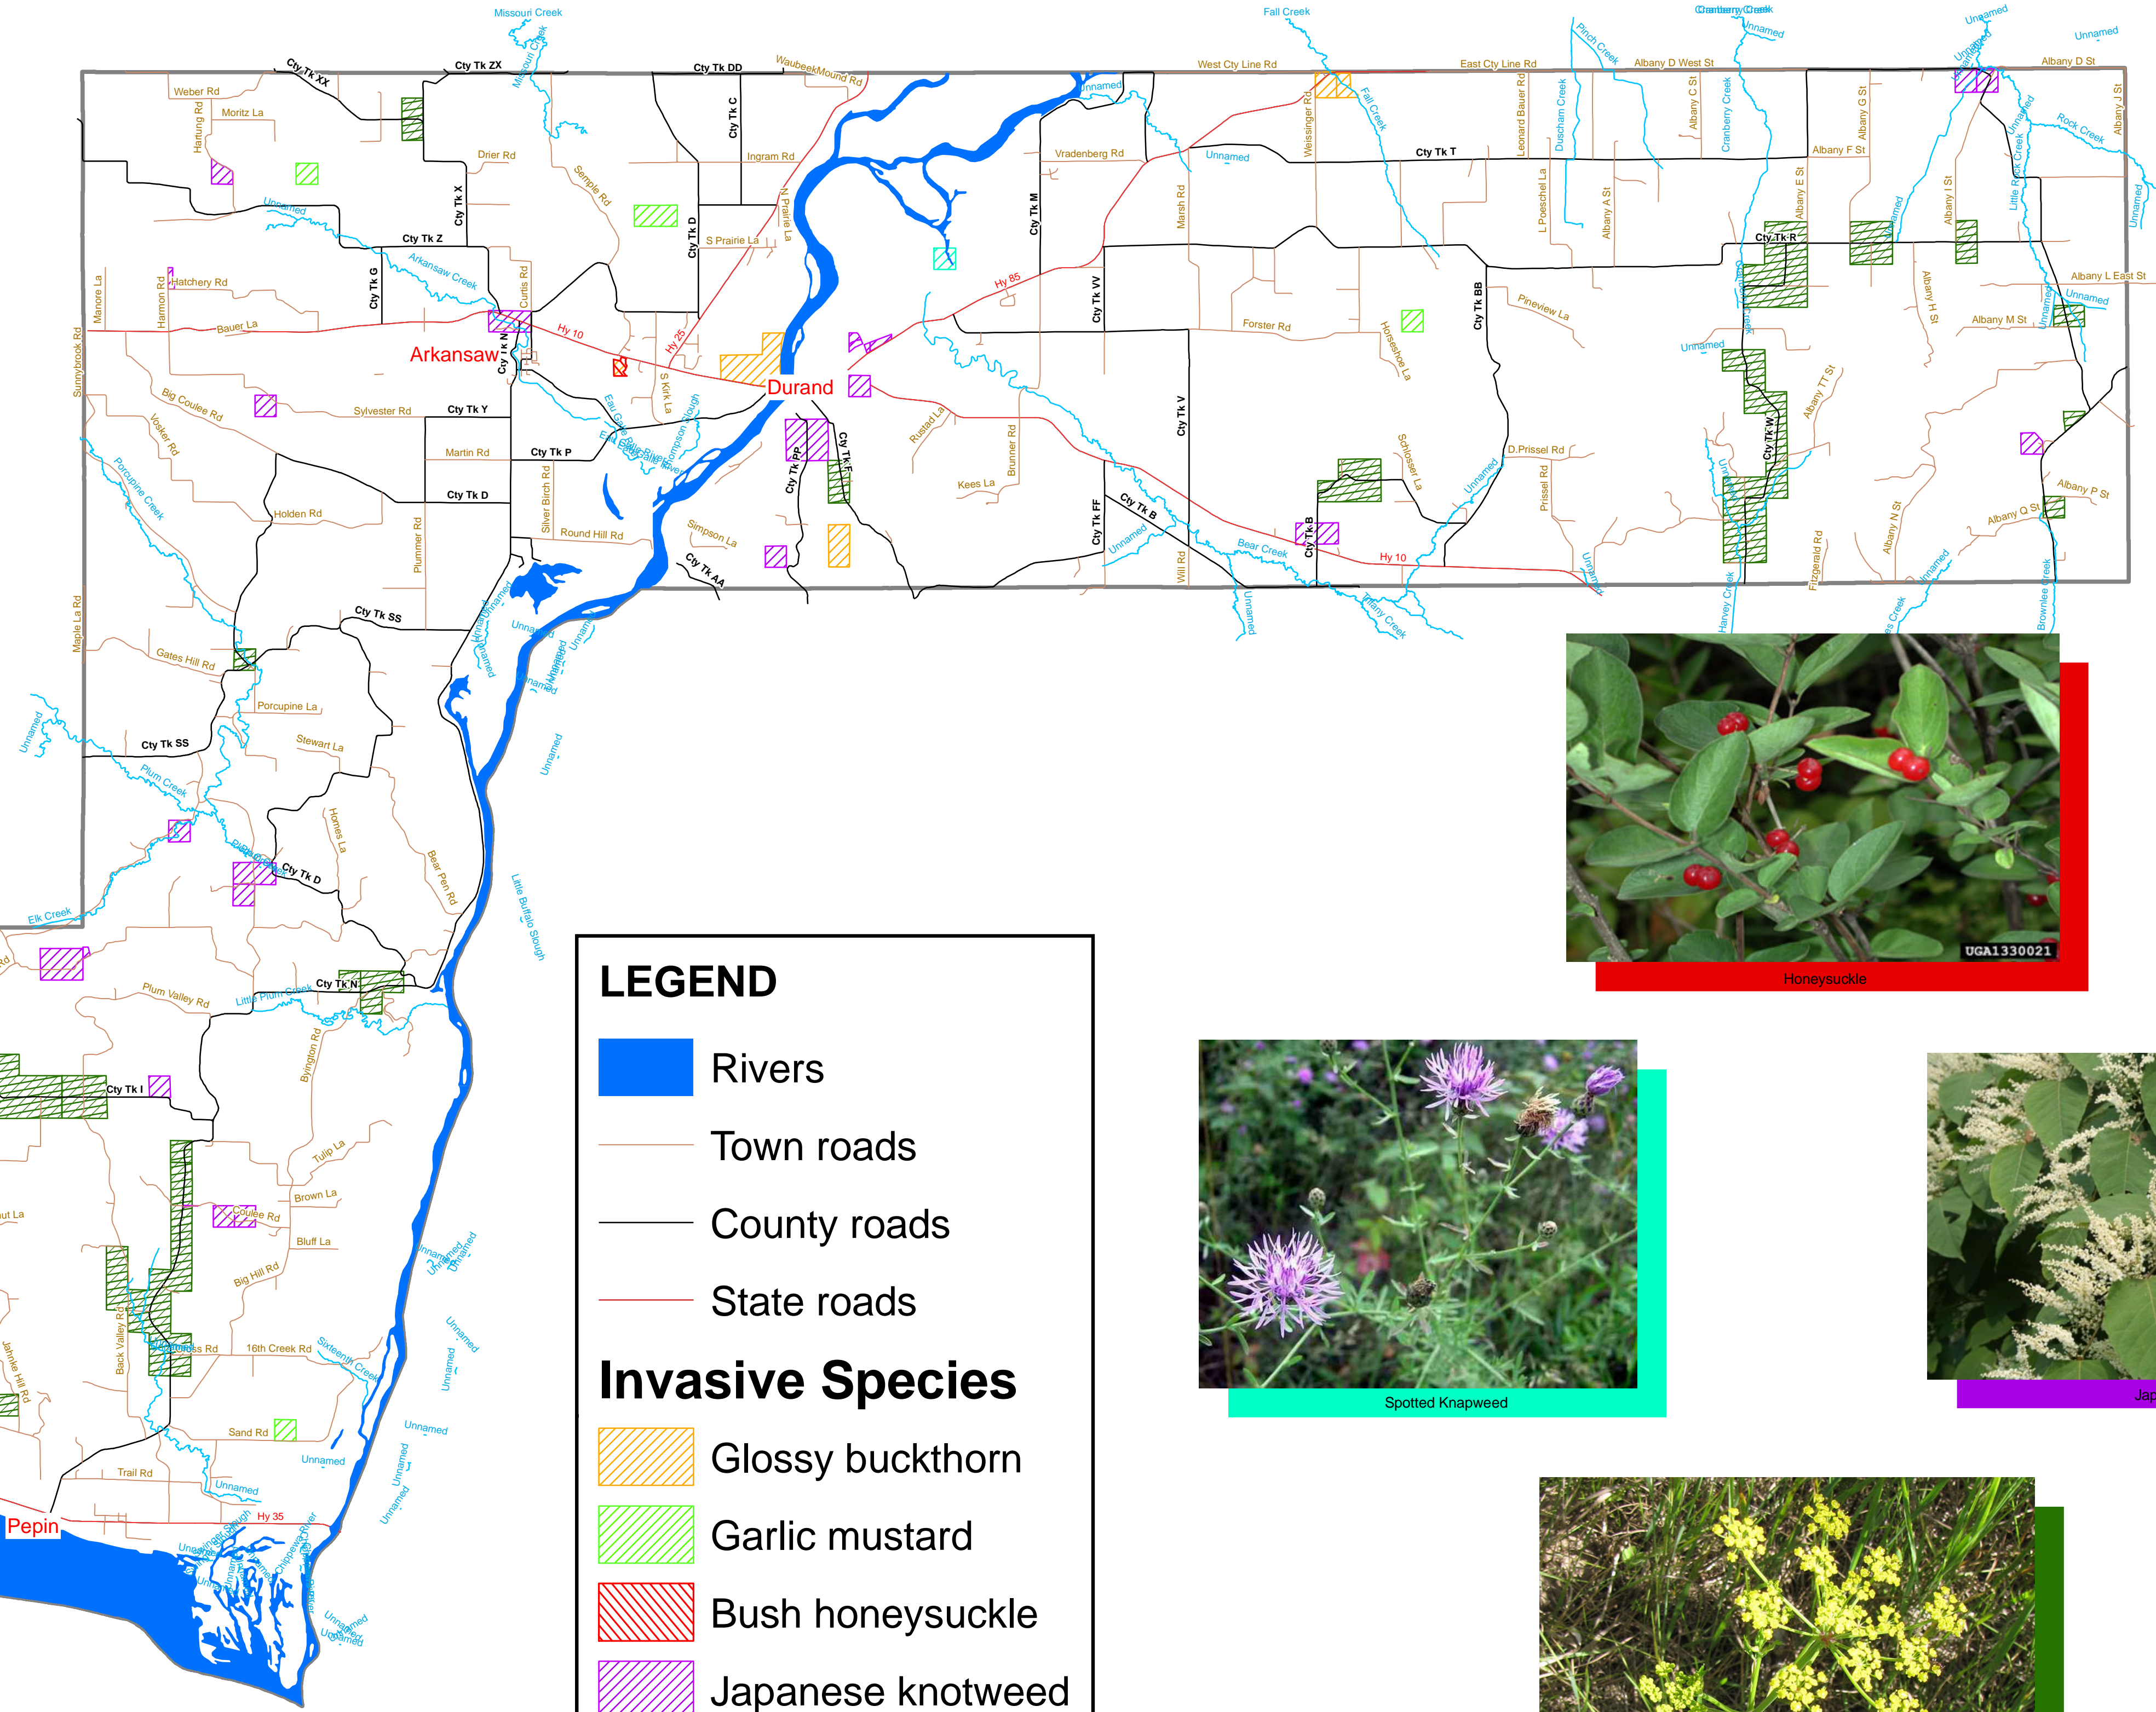

Pepin County Common Invasive Species

Buckthorn

Garlic Mustard

Honeysuckle

Spotted Knapweed

Japanese Knotweed

Wild Parsnip

LEGEND

-  Rivers
-  Town roads
-  County roads
-  State roads

Invasive Species

-  Glossy buckthorn
-  Garlic mustard
-  Bush honeysuckle
-  Japanese knotweed
-  Spotted knapweed
-  Wild parsnip

F